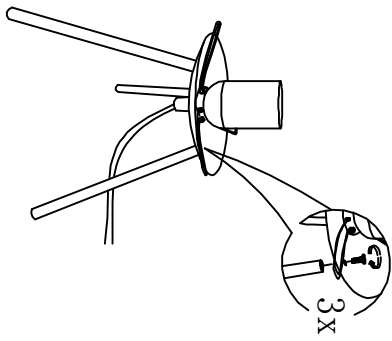

MARKET B

Article No: KS2201T

100-240V~ 50-60Hz

E26 MAX 20W

3x
3x

3

2

1