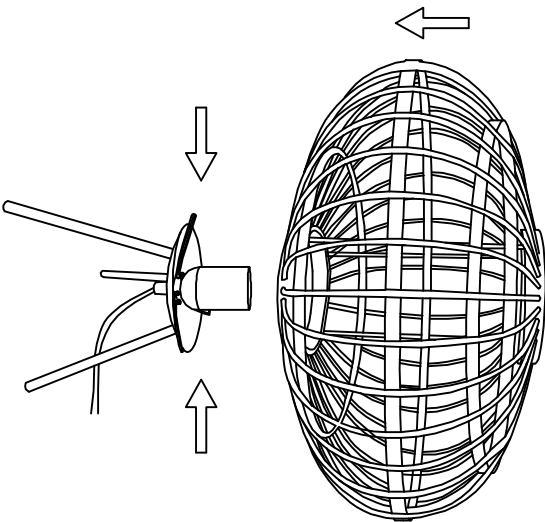

MARKET B

Article No: KS2200T

100-240V~ 50-60Hz

E26 MAX 20W

3x
3x

3

2

1