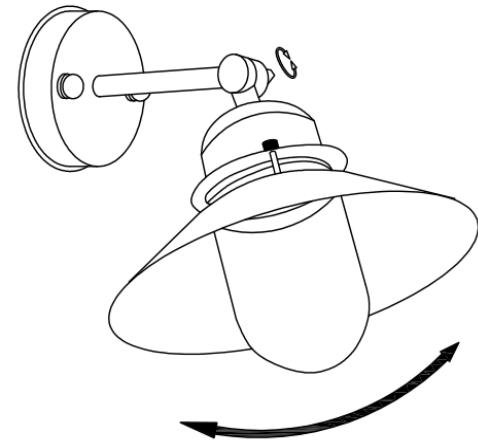

marketB

Article No. :KS2079W
100-240V~ 50-60Hz
1XE26 MAX 20W IP44

1

2

3

4

5

6