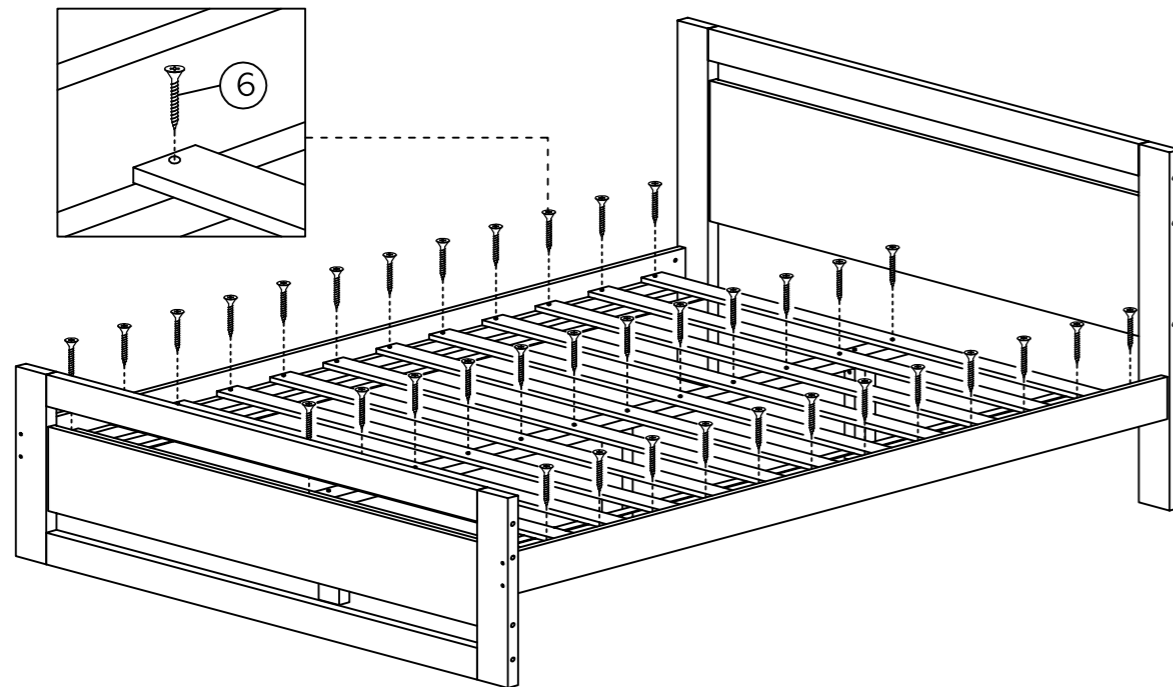

STEP 6 ⑥ x 42 pcs

TIP 타공 위치에 맞게 갈빗살을 올려주세요.
헤드 & 풋 프레임쪽에 있는 갈빗살을 먼저 조립한 후 나머지 갈빗살을 조립해주세요.