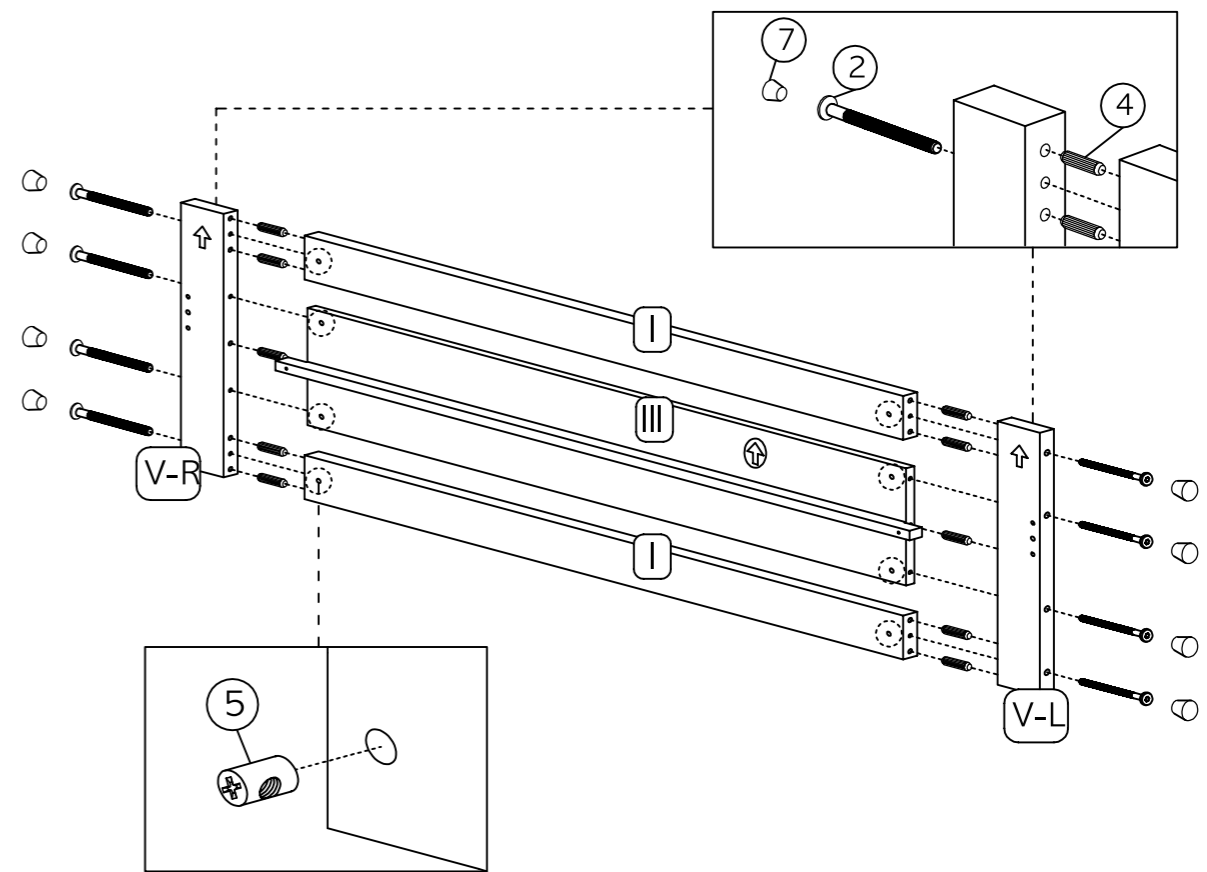

### PARTS AND FITTINGS LIST

PARTS LIST		
CODE	DESCRIPTION	QTE.
I	HEAD & FOOTBOARD HORIZONTAL RAIL	3
II	HEADBOARD PANEL	1
III	FOOTBOARD PANEL	1
IV	HEADBOARD POST ( LEFT & RIGHT )	2
V	FOOTBOARD POST ( LEFT & RIGHT )	2
VI	SIDE RAIL	2
VII	CENTER SUPPORT	1
VIII	SUPPORT LEG	3
IX	SLATS	1 SET

FITTINGS LIST		
CODE	DESCRIPTION	QTE.
1	ALLEN KEY M4	1
2	JCBC 6 X 110mm	14
3	JCBC 6 X 60mm	11
4	DOWEL 10 X 30mm	25
5	BAREL NUT 6 X 15mm	25
6	CHIBOARD SCREW 4 X 25mm	42
7	WOOD BUTTON	22
8	PAN HEAD SCREW 4 X 38mm	6

STEP 6 ⑥ x 42 pcs

TIP 타공 위치에 맞게 갈빗살을 올려주세요.  
헤드 & 풋 프레임쪽에 있는 갈빗살을 먼저 조립한 후 나머지 갈빗살을 조립해주세요.

STEP 1 (2) x 6 pcs (4) x 8 pcs (5) x 6 pcs (7) x 6 pcs

STEP 3 (2) x 8 pcs (4) x 10 pcs (5) x 8 pcs (7) x 8 pcs

STEP 2 (8) x 4 pcs

STEP 4 (8) x 2 pcs