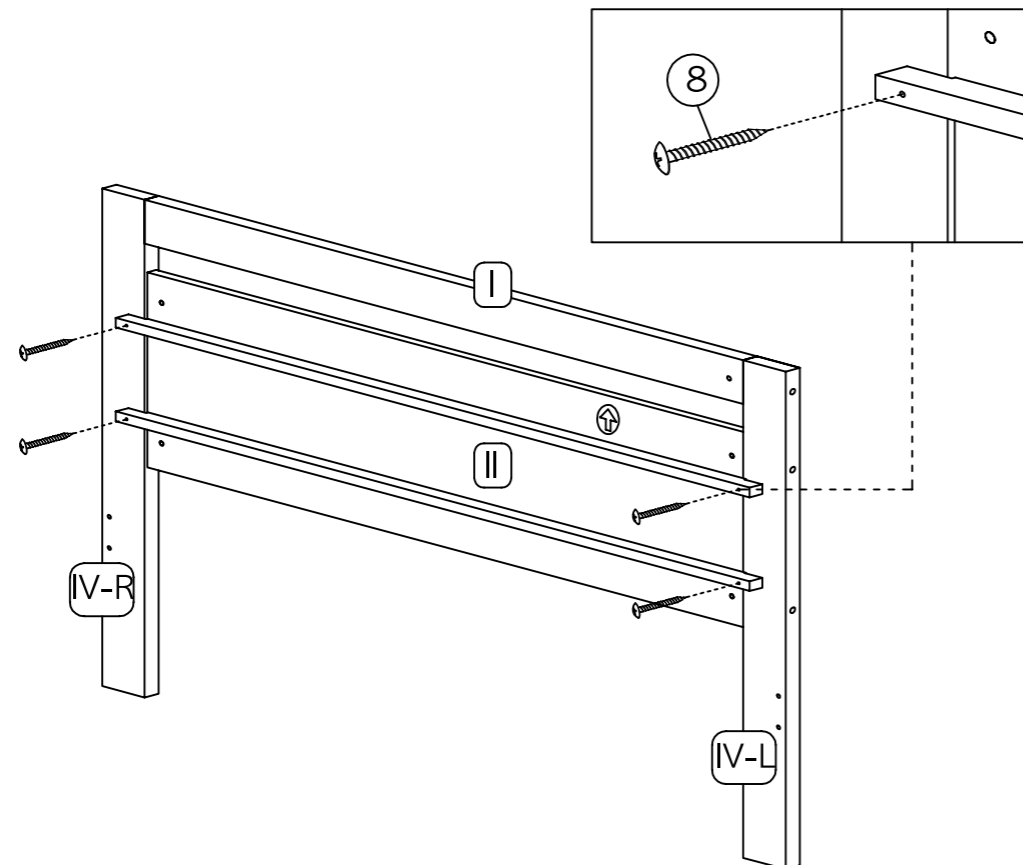

STEP 2 (8) x 4 pcs