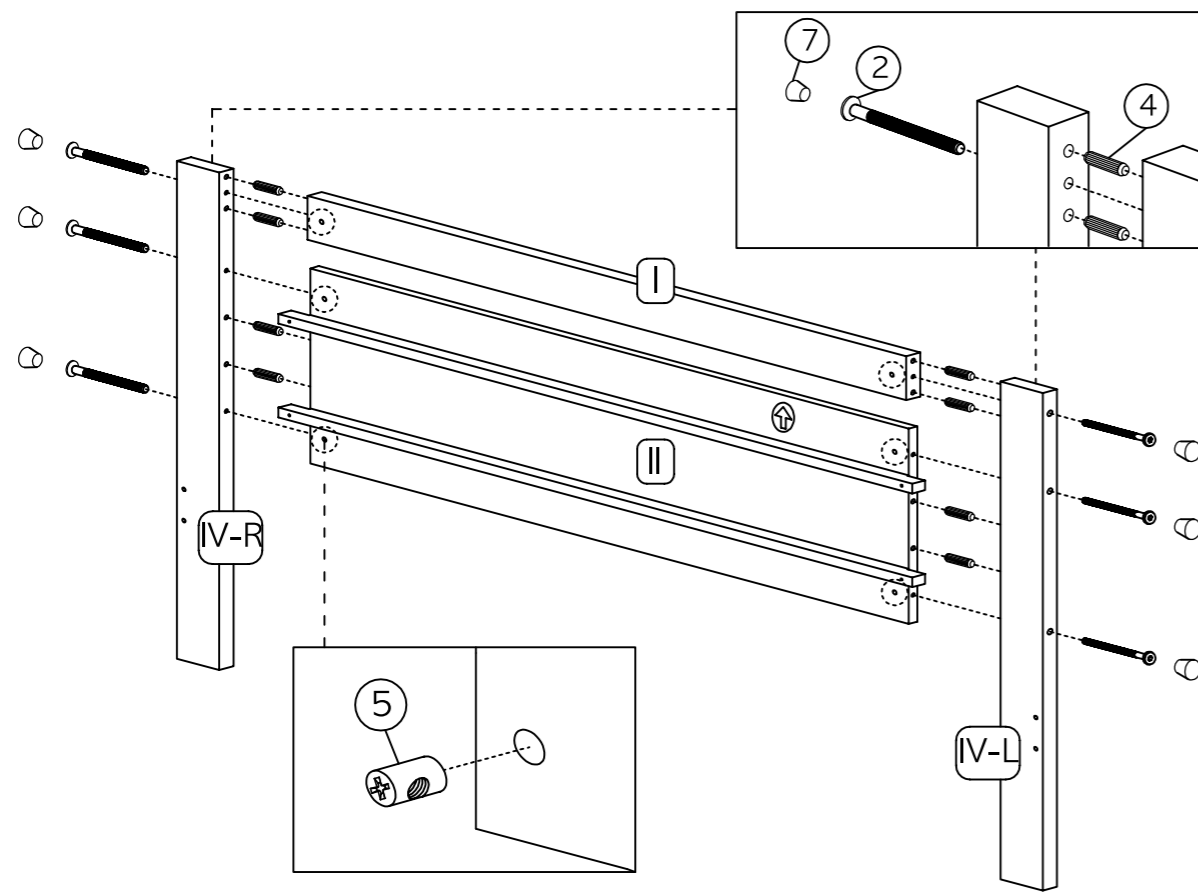

### PARTS AND FITTINGS LIST

PARTS LIST		
CODE	DESCRIPTION	QTE.
I	HEAD & FOOTBOARD HORIZONTAL RAIL	3
II	HEADBOARD PANEL	1
III	FOOTBOARD PANEL	1
IV	HEADBOARD POST ( LEFT & RIGHT )	2
V	FOOTBOARD POST ( LEFT & RIGHT )	2
VI	SIDE RAIL	2
VII	CENTER SUPPORT	1
VIII	SUPPORT LEG	3
IX	SLATS	1 SET

FITTINGS LIST		
CODE	DESCRIPTION	QTE.
1	ALLEN KEY M4	1
2	JCBC 6 X 110mm	14
3	JCBC 6 X 60mm	11
4	DOWEL 10 X 30mm	25
5	BAREL NUT 6 X 15mm	25
6	CHIBOARD SCREW 4 X 25mm	42
7	WOOD BUTTON	22
8	PAN HEAD SCREW 4 X 38mm	6

STEP 6 ⑥ x 42 pcs

TIP 타공 위치에 맞게 갈빗살을 올려주세요.  
헤드 & 풋 프레임쪽에 있는 갈빗살을 먼저 조립한 후 나머지 갈빗살을 조립해주세요.

STEP 1 (2) x 6 pcs (4) x 8 pcs (5) x 6 pcs (7) x 6 pcs

STEP 3 (2) x 8 pcs (4) x 10 pcs (5) x 8 pcs (7) x 8 pcs