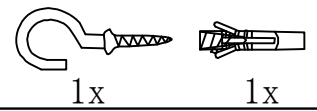

MARKET B

Article No:KS2233D

100-240V~ 50-60Hz

E26 MAX 20W

①

②

③

④