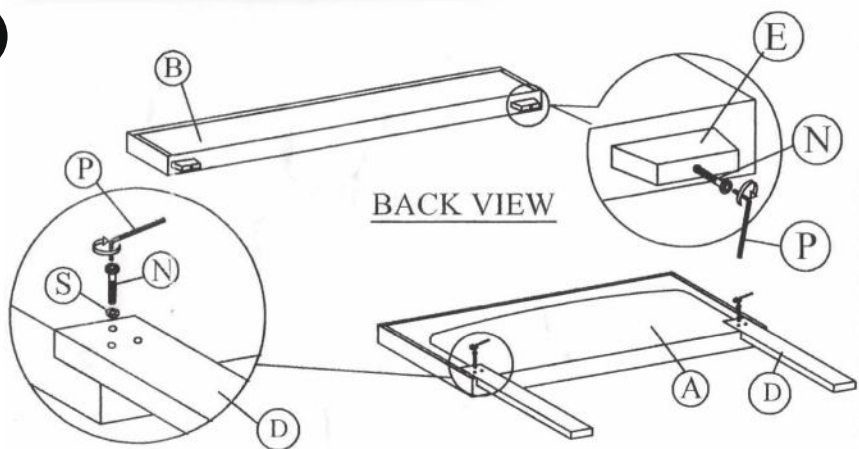

※ 부품은 헤드프레임 뒤 지퍼안에 있습니다

MARKET B

1

2

3

4

5