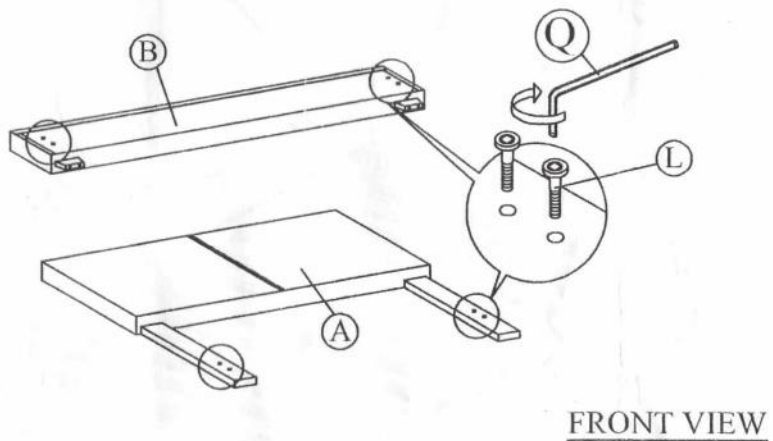

TIP

조립전 부품의 이상유무를 반드시 확인해주세요.

A		Headboard	1pc	H		12 pcs slat	2pcs	O		JC BC M6 x 60	4 pcs
B		Footboard	1pc	I		Slat	1 pc	P		Allen Key 100mm	1pc
C		Side Rail	4pcs	J		Support Legs	4pcs	Q		Allen Key 70mm	1pc
D		Headboard Legs	2pcs	K		Big Support Legs	1pc	R		CSK Screw 32mm	26pcs
E		Footboard Legs	2pcs	L		JC BB M8 x 20	8pcs	S		Spring Washers	6pcs
F		Side Rail Legs	2pcs	M		JC BC M6 x 30	8 pcs	T		Flat Washers	8pcs
G		Center Rail	2pcs	N		JC BC M6 x 50	9 pcs	U		Adjuster	5pcs

※ 부품은 헤드프레임 뒤 지퍼안에 있습니다

MARKET B

1

2

3

4

5