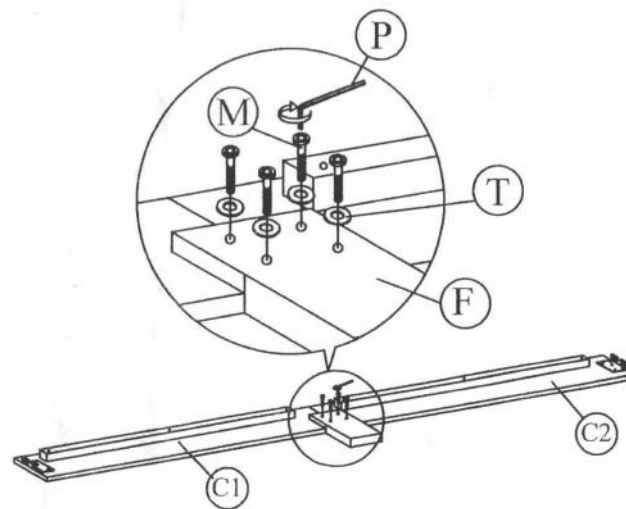

TIP

조립전 부품의 이상유무를 반드시 확인해주세요.

A		Headboard	1pc	H		12 pcs slat	2pcs	O		JC BC M6 x 60	4 pcs
B		Footboard	1pc	I		Slat	1 pc	P		Allen Key 100mm	1pc
C		Side Rail	4pcs	J		Support Legs	4pcs	Q		Allen Key 70mm	1pc
D		Headboard Legs	2pcs	K		Big Support Legs	1pc	R		CSK Screw 32mm	26pcs
E		Footboard Legs	2pcs	L		JC BB M8 x 20	8pcs	S		Spring Washers	6pcs
F		Side Rail Legs	2pcs	M		JC BC M6 x 30	8 pcs	T		Flat Washers	8pcs
G		Center Rail	2pcs	N		JC BC M6 x 50	9 pcs	U		Adjuster	5pcs

※ 부품은 헤드프레임 뒤 지퍼안에 있습니다

MARKET B

1

2

3

4

5