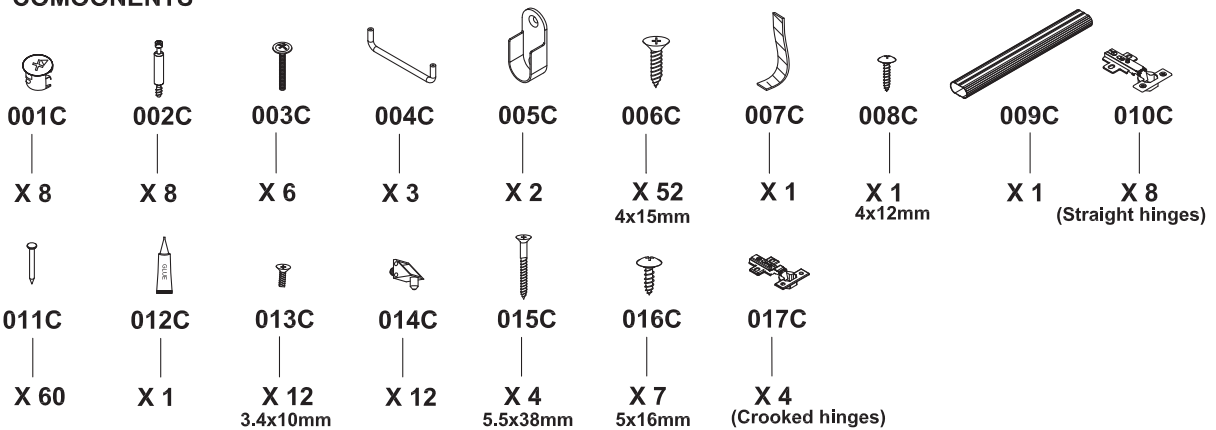

(Tools not provided)

Flat Blade Screwdriver

Phillips Head Screwdriver

Wooden Hammer

To Assemble the Body

Wooden Hammer

CHECK YOUR
COMOONENTS