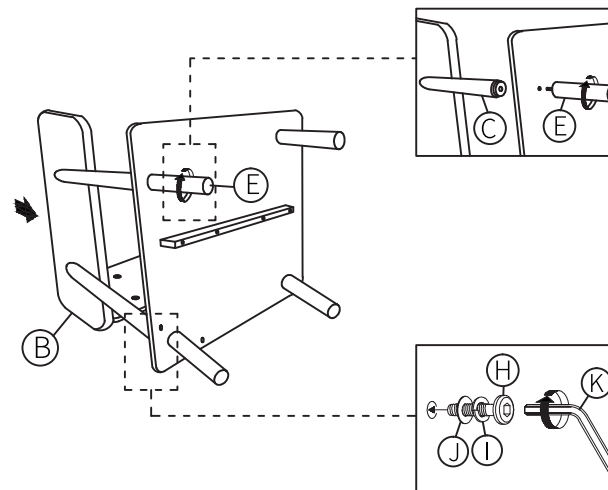

TIP

조립전 부품의 이상유무를 반드시 확인해주세요.

<p>A Seat Panel 1Pc</p> 	<p>B Back Rest 2Pcs</p> 	<p>C Back Rest Support 4Pcs</p> 	<p>D Front Leg 2Pcs</p> 
<p>E Back Leg 2Pcs</p> 	<p>F Seat Cushion 1pc</p> 	<p>G Pillow 2Pcs</p> 	
<p>H JCBB Screw M8 x 35mm 10Pcs</p> 	<p>I Sprin Washer 5/16" 2Pcs</p> 	<p>J Flat Washer 5/16" 2Pcs</p> 	<p>K Allen Key M5 1Pc</p> 

1

2

3

4

Hook & loop

5