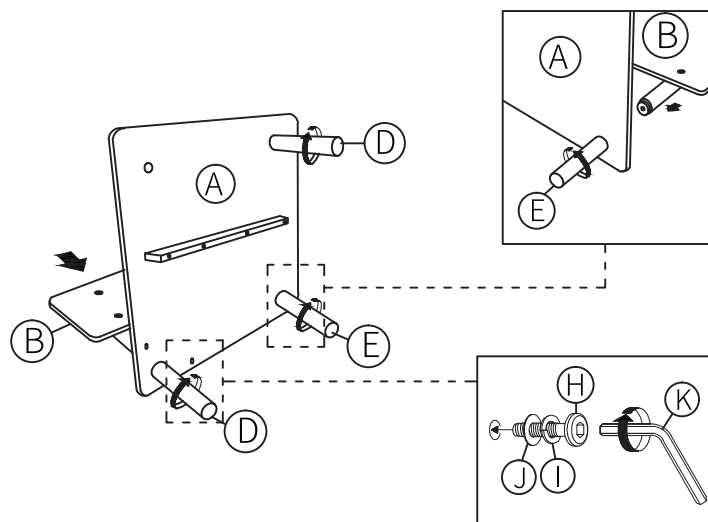

TIP

조립전 부품의 이상유무를 반드시 확인해주세요.

<p>A Seat Panel 1Pc</p> 	<p>B Back Rest 2Pcs</p> 	<p>C Back Rest Support 4Pcs</p> 	<p>D Front Leg 2Pcs</p> 
<p>E Back Leg 2Pcs</p> 	<p>F Seat Cushion 1pc</p> 	<p>G Pillow 2Pcs</p> 	
<p>H JCBB Screw M8 x 35mm 10Pcs</p> 	<p>I Sprin Washer 5/16" 2Pcs</p> 	<p>J Flat Washer 5/16" 2Pcs</p> 	<p>K Allen Key M5 1Pc</p> 

1

2

3

4

Hook & loop

5