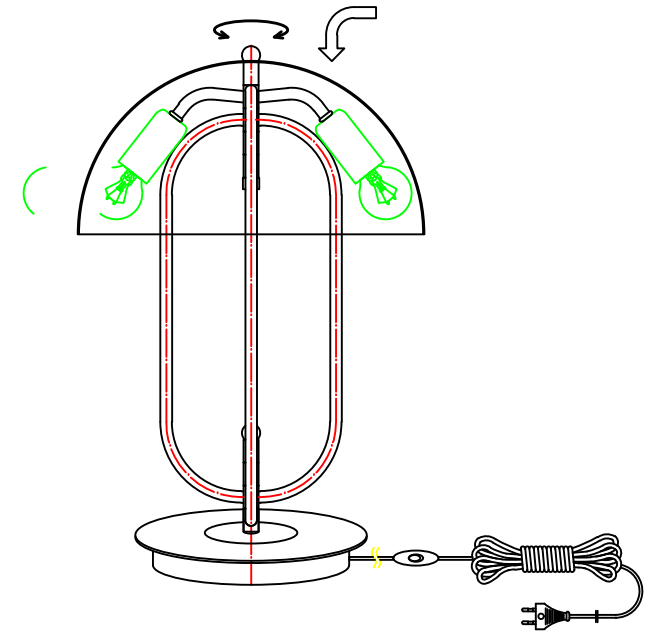

MARKET B

Article No:KS2424T

100-240V~ 50-60Hz

2*E14 MAX 40W

1

2

3