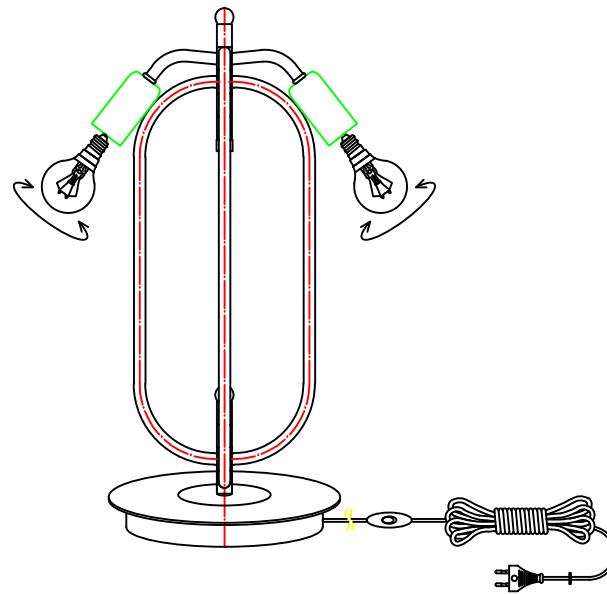

MARKET B

Article No:KS2424T

100-240V~ 50-60Hz

2*E14 MAX 40W

1

2

3