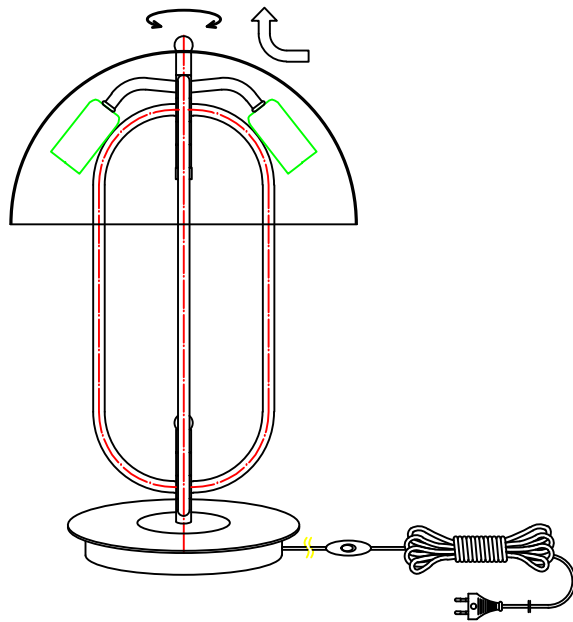

MARKET B

Article No:KS2424T

100-240V~ 50-60Hz

2*E14 MAX 40W

1

2

3