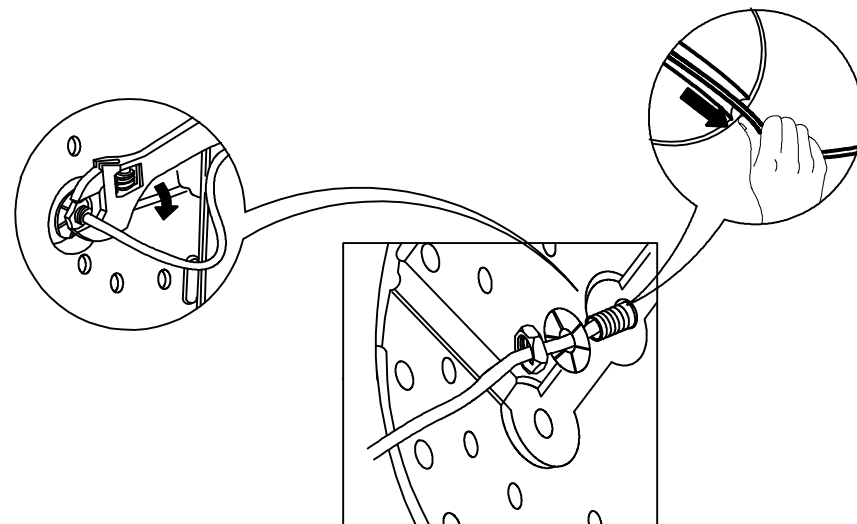

# MARKET B

Article No: KS2020F

100-240V~ 50-60Hz

E26 MAX 20W

2

5

6

7