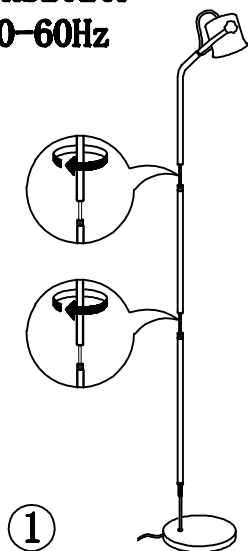

# MARKET B

Article No: KS2020F

100-240V~ 50-60Hz

E26 MAX 20W

2

5

6

7