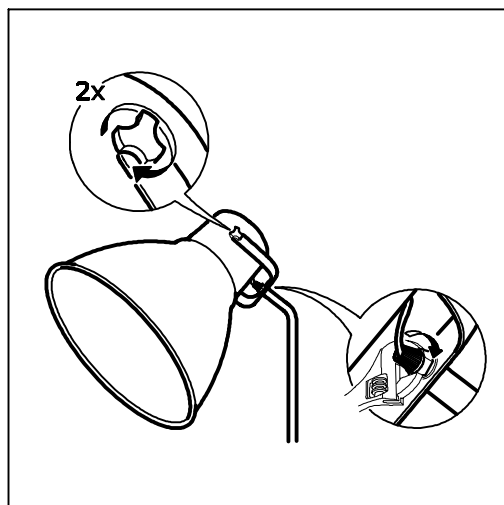

# MARKET B

Article No: KS2020F

100-240V~ 50-60Hz

E26 MAX 20W

2

5

6

7