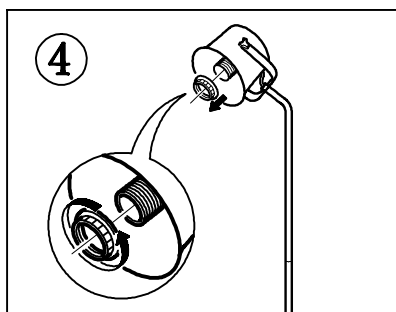

# MARKET B

Article No: KS2020F

100-240V~ 50-60Hz

E26 MAX 20W

2

5

6

7