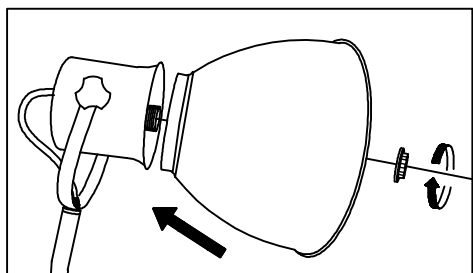

# MARKET B

Article No: KS2020F

100-240V~ 50-60Hz

E26 MAX 20W

2

5

6

7