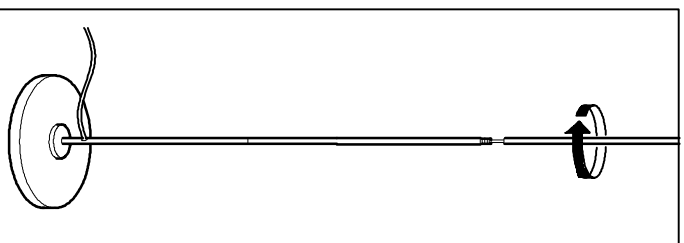

# MARKET B

Article No: KS1952F

100-240V ~ 50-60Hz

E26 MAX 20W

1

2

3

4