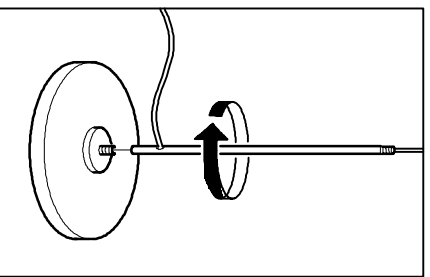

# MARKET B

Article No: KS1952F

100-240V ~ 50-60Hz

E26 MAX 20W

1

2

3

4