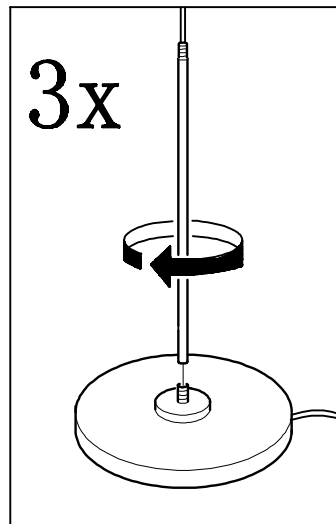

MARKET B

Article No:KS2081F

100-240V~ 50-60Hz

E26 MAX 20W

①

②

③